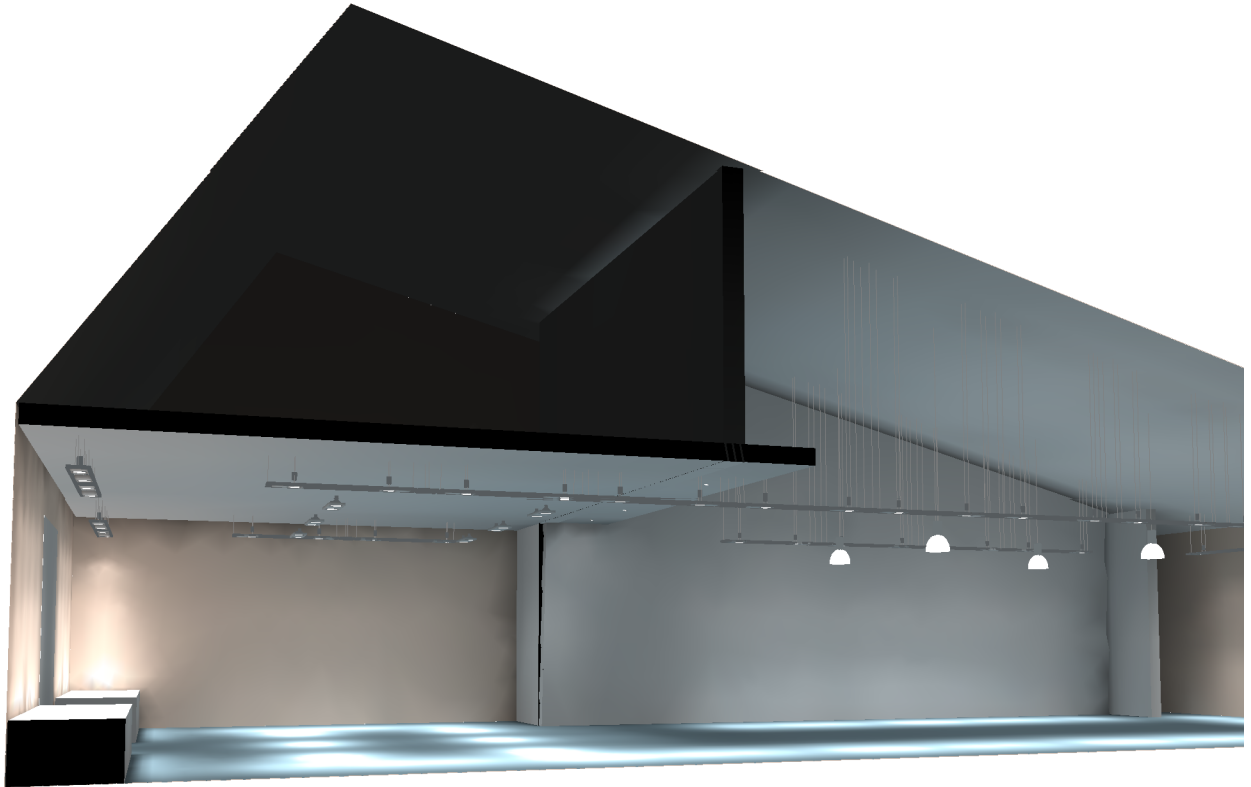

Object :
Installation :
Project number : 000204
Date : 06.07.2010

Room 1

Calculation results, Room 1

3D luminance, View 1

Luminance in the scene
Minimum: : 0 cd/m²
Maximum: : 836 cd/m²